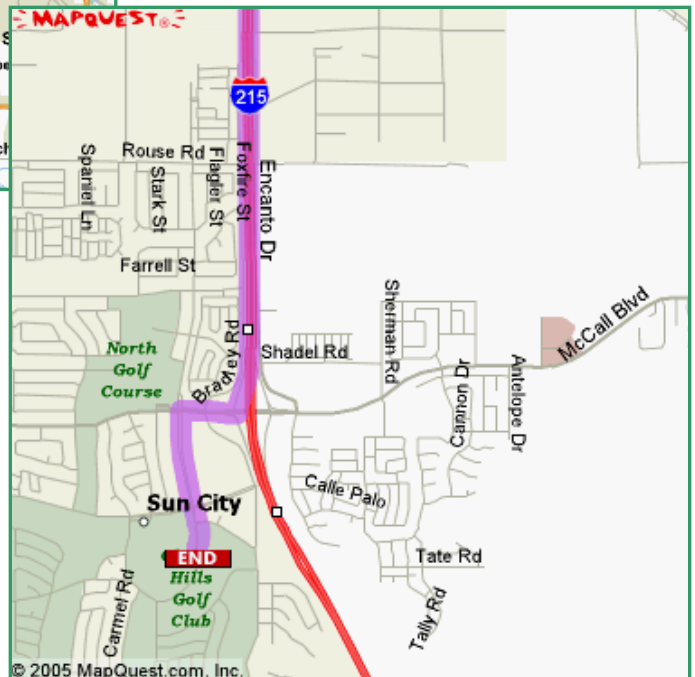

# Map from the North or East:

26850 Sun City Blvd.,  
Sun City, CA 92586-2948

Directions From the north or the east:

Take I-215 S toward San Diego/Eastridge Ave./Eucalyptus Ave.

Take the McCall Blvd exit toward Sun City. Drive .3 mi.

Turn right onto McCall Blvd. Drive .2 mi.

Turn left onto Sun City Blvd. Drive half a mile

# Map to Sun City from L.A. or O.C.

**26850 Sun City Blvd.,  
Sun City, CA 92586-2948**

Directions from Orange County:

- Take CA-91 E toward RIVERSIDE.16.8 miles
- Merge onto I-15 S toward SAN DIEGO.22.5 miles
- Take the DIAMOND DRIVE exit toward RAILROAD CYN RD.0.2 miles
- 7:Turn LEFT onto DIAMOND DR.<0.1 miles.
- 8:DIAMOND DR becomes RAILROAD CANYON RD.4.2 miles
- 9:RAILROAD CANYON RD becomes GOETZ RD.0.5 miles
- 10:Turn RIGHT onto NEWPORT RD.1.7 mi.
- 11:Turn LEFT onto MURRIETA RD.1.3 miles
- 12:Turn RIGHT onto SUN CITY BLVD.0.9 miles