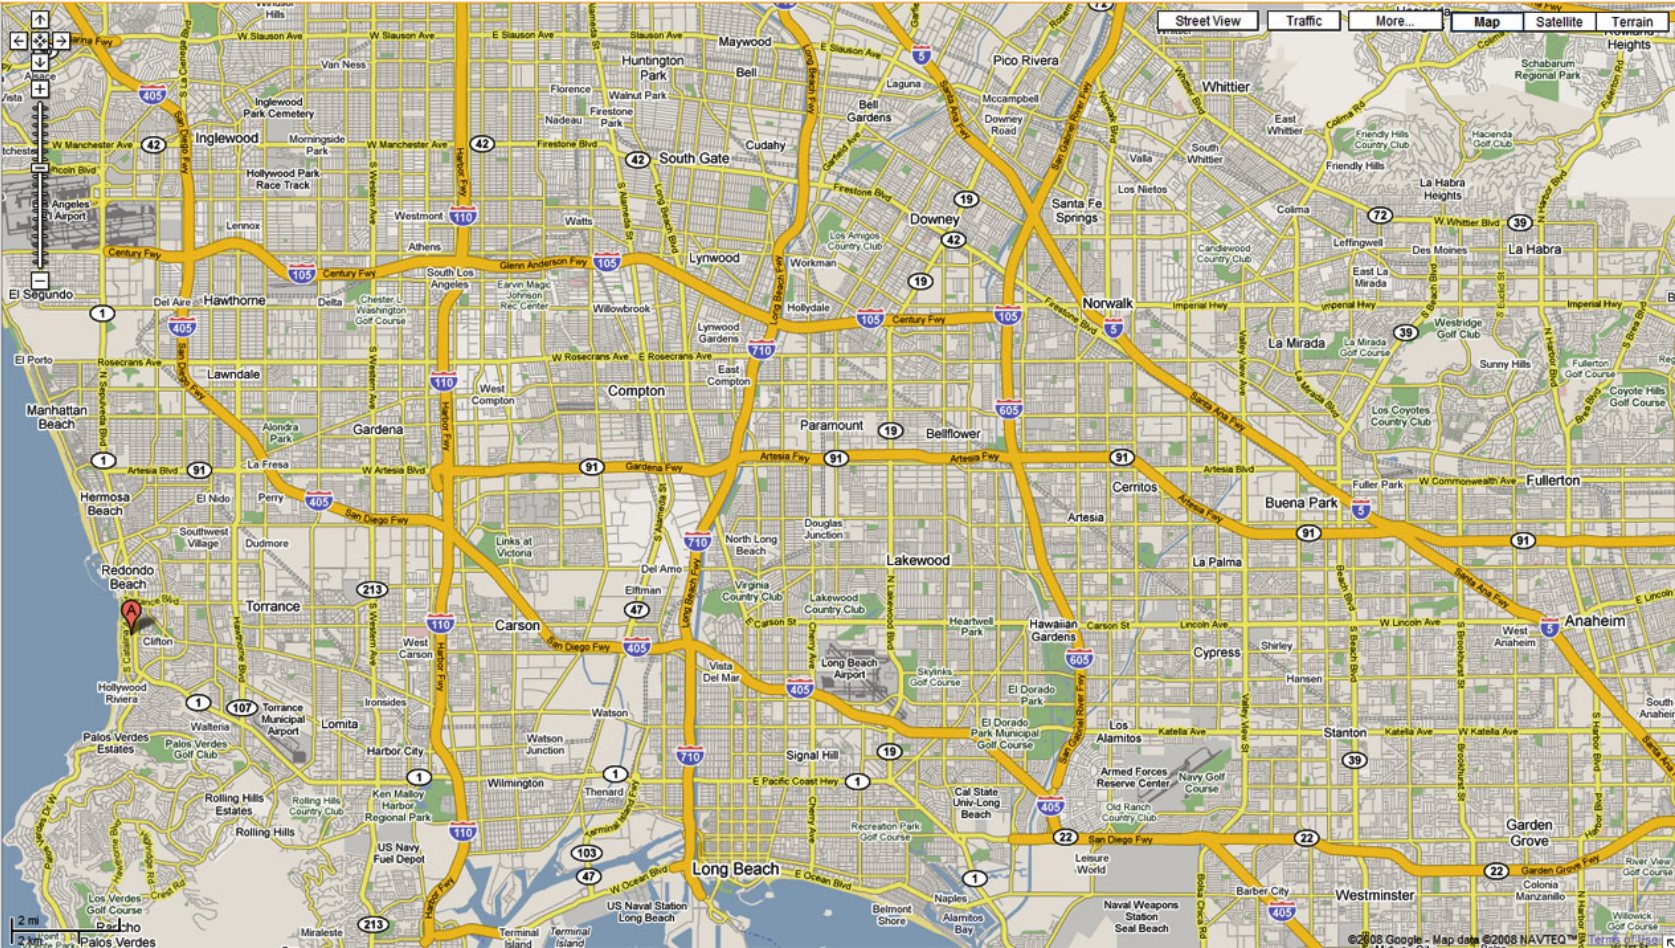

June 8, 2008, Sunday: ASC - Knob Hill Community Center 320 Knob Hill Avenue Redondo Beach, CA 90277

Directions from the counties of Orange, San Bernardino and Riverside:

- Take CA-91 toward Los Angeles.
- Merge onto I-405 N via Exit 6 toward Santa Monica.
- Take the Western Ave. exit, Exit 38B.
- Turn left onto S. Western Ave/CA-213.
- Turn Right onto W 190th St.
- Turn left onto Hawthorne Blve/CA-107S.
- Turn Right onto Torrance Blvd.
- Turn right onto Knob Hill Ave. and drive 0.1 miles.