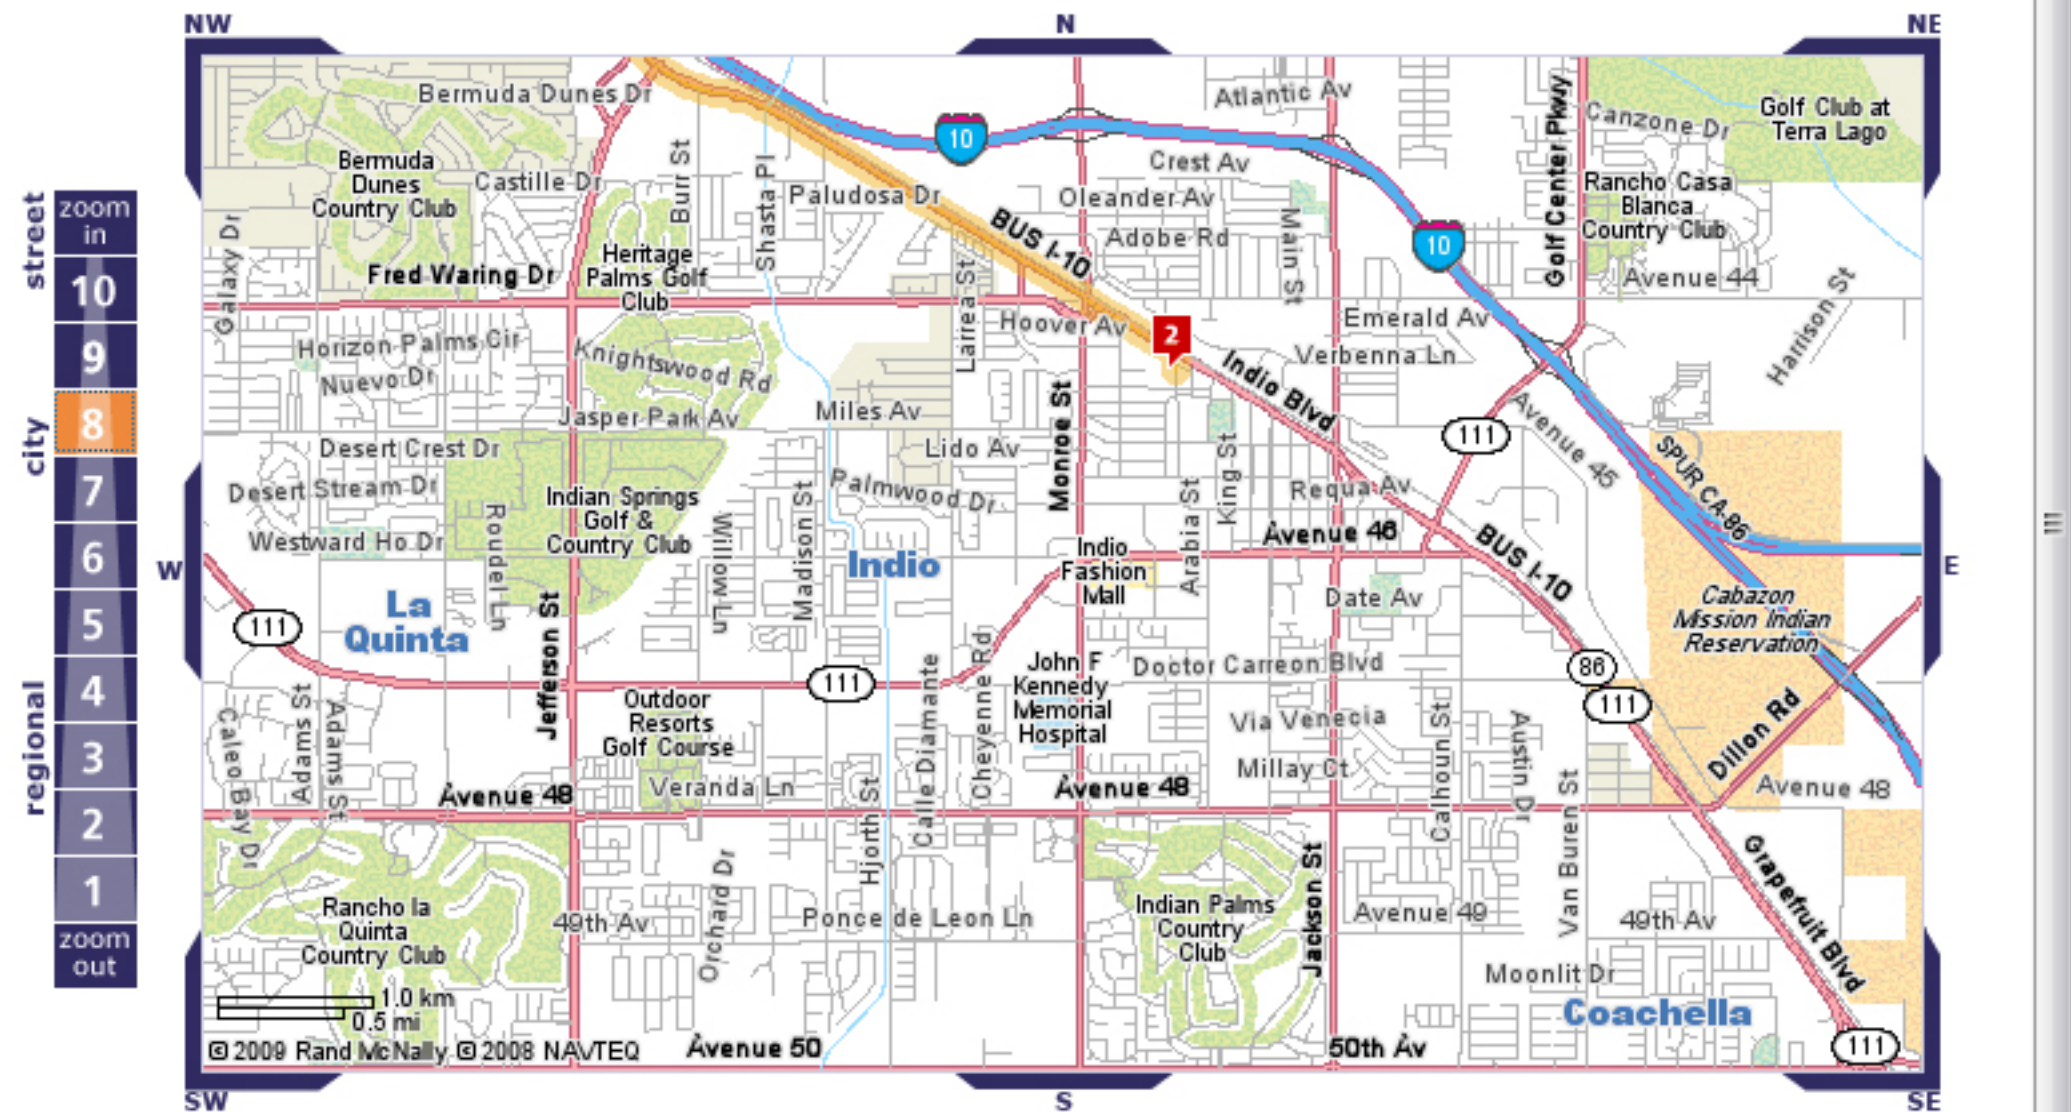

ABC RECOVERY CENTER OVERVIEW- HEAD EAST ON I10

**To : 44359 Palm St
Indio , CA 92201-3116**

1. You are at Banning, CA
2. Go East on E Ramsey St 0.5 miles
3. Turn right onto S Hargrave St 0.1 miles
4. Take I-10 E ramp on left 38.1 miles
5. Take Exit 139 (Indio Blvd, Indio) on right 0.1 miles
6. Take Indio Blvd ramp 0.1 miles
7. Continue onto Indio Blvd 3.0 miles
8. Turn right onto Palm St < 0.1 miles
9. You are at 44359 Palm St, Indio, CA 92201-3116

EST. DRIVE TIME: 44 minutes

EST. DISTANCE: 42 miles

ABC Recovery Center

[Close window](#)

44359 Palm St, Indio, CA 92201-3116

Click on Map to:

- Recenter
- Zoom In
- Zoom In & Recenter