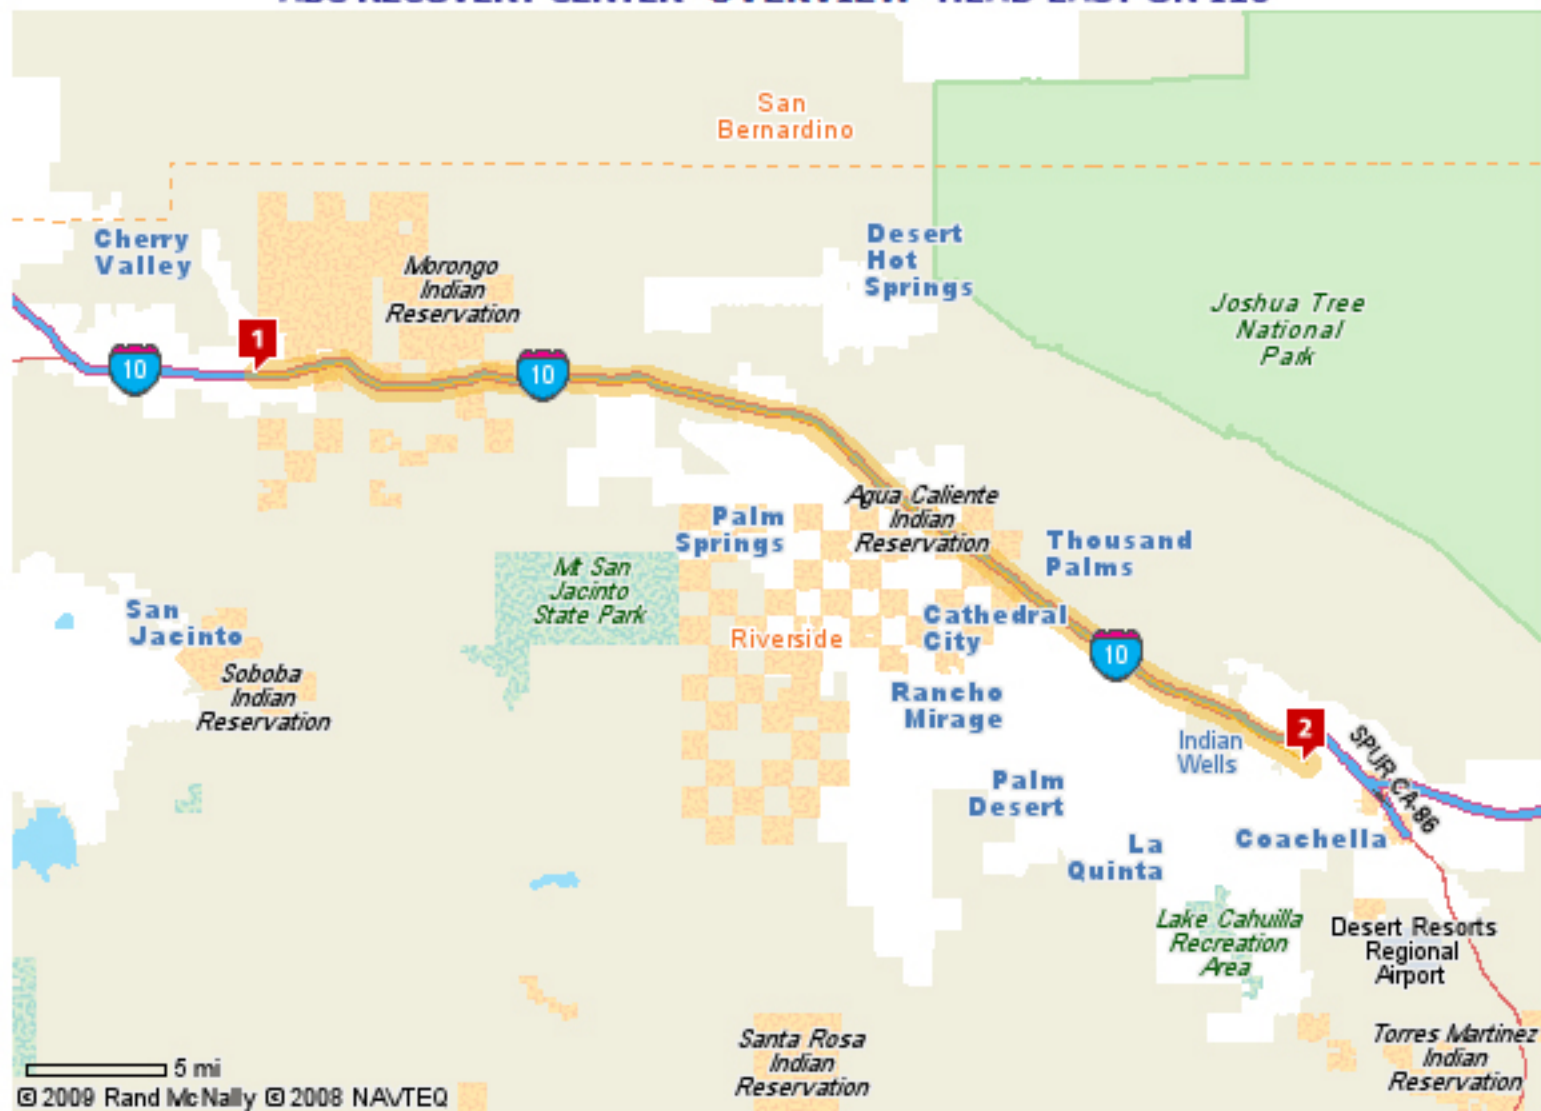

ABC RECOVERY CENTER OVERVIEW- HEAD EAST ON I10

**To : 44359 Palm St
Indio , CA 92201-3116**

1. You are at Banning, CA
2. Go East on E Ramsey St 0.5 miles
3. Turn right onto S Hargrave St 0.1 miles
4. Take I-10 E ramp on left 38.1 miles
5. Take Exit 139 (Indio Blvd, Indio) on right 0.1 miles
6. Take Indio Blvd ramp 0.1 miles
7. Continue onto Indio Blvd 3.0 miles
8. Turn right onto Palm St < 0.1 miles
9. You are at 44359 Palm St, Indio, CA 92201-3116

EST. DRIVE TIME: 44 minutes

EST. DISTANCE: 42 miles

ABC Recovery Center

[Close window](#)

44359 Palm St, Indio, CA 92201-3116

Click on Map to:

- Recenter
- Zoom In
- Zoom In & Recenter